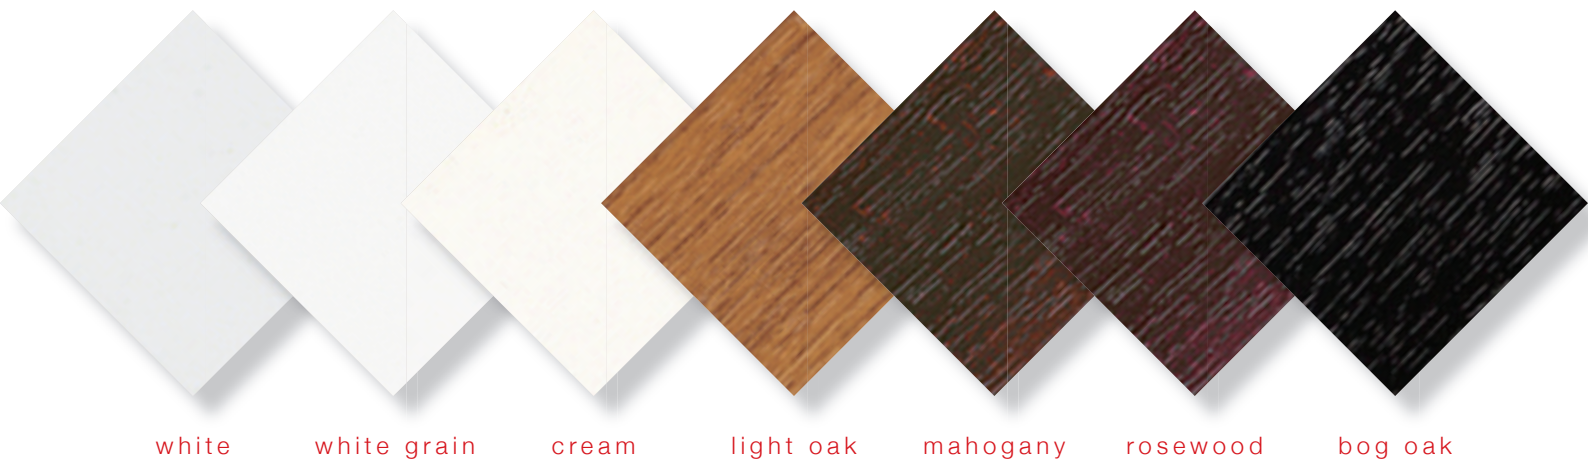

Colour Choices

Add character to your home

Whilst white profile is the standard choice, white grain, cream, light oak, mahogany, rosewood and bog oak finishes have become extremely popular recently. Woodgrain is resilient to fading and apart from the occasional wipe with a damp cloth will never need any maintenance. Woodgrain finishes are available internally and externally in any combination to match your interior colour scheme.